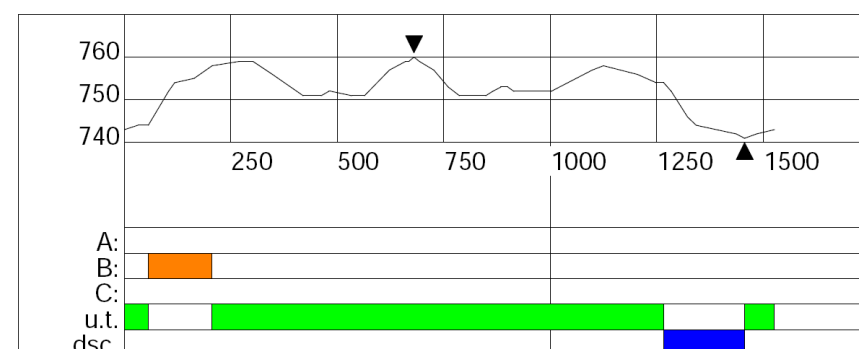

	L	HD	MC	TC
SPRINT 1.2 km	1175m	21m	14m	29m

Klikuszowa Sprint 1,2 km

F I S	Course length:	1175m	Height Difference (HD):	21m	Lowest point:	741m
	Category:	D	Maximum Climb (MC):	18m	Highest point:	762m
	Competition Level:		Total Climb (TC):	29m		

sporządził:

GEO-SPORT
Krzysztof Horecki

Zakopane, styczeń 2021

opracował:

Centrum Narciarstwa Biegowego
GORCE w Klikuszowej

SKALA 1 : 2000

1 cm = 20 m

PARAMETRY TRAS WG. NORM FIS

	L	HD	MC	TC
SPRINT 1.5 km	1527m	19m	14m	36m

Klikuszowa Sprint 1,5 km

F I S	Course length:	1527m	Height Difference (HD):	19m	Lowest point:	741m
	Category:	D	Maximum Climb (MC):	14m	Highest point:	760m
	Competition Level:		Total Climb (TC):	36m		