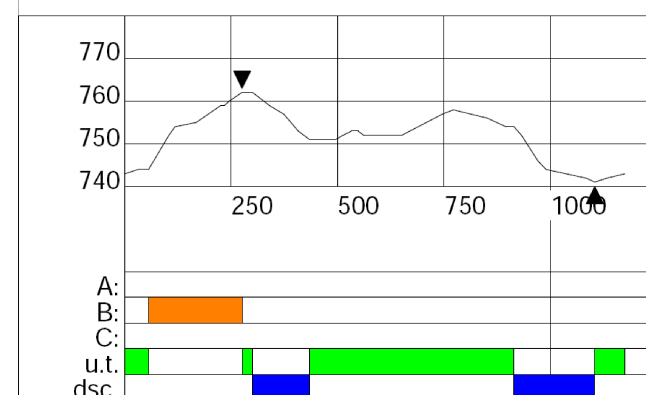

PARAMETRY TRAS WG. NORM FIS

	L	HD	MC	TC
SPRINT 1.1 km	1125m	18m	14m	26m

Klikuszowa sprint 1,1 km

F I S	Course length:	1125m	Height Difference (HD):	18m	Lowest point:	741m
	Category:	D	Maximum Climb (MC):	14m	Highest point:	759m
	Competition Level:		Total Climb (TC):	26m		

sporządził:

GEO-SPORT
Krzysztof Horecki

Zakopane, styczeń 2021

opracował:

Centrum Narciarstwa Biegowego
GORCE w Klikuszowej

SKALA 1 : 2000

1 cm = 20 m

PARAMETRY TRAS WG. NORM FIS

	L	HD	MC	TC
SPRINT 1.2 km	1175m	21m	14m	29m

Klikuszowa Sprint 1,2 km

F I S	Course length:	1175m	Height Difference (HD):	21m	Lowest point:	741m
	Category:	D	Maximum Climb (MC):	18m	Highest point:	762m
	Competition Level:		Total Climb (TC):	29m		