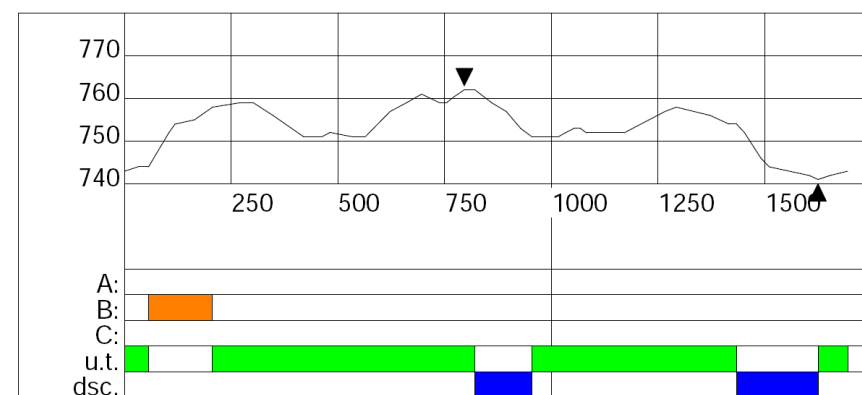

	L	HD	MC	TC
SPRINT 1.5 km	1527m	19m	14m	36m

Klikuszowa Sprint 1,5 km

F I S	Course length:	1527m	Height Difference (HD):	19m	Lowest point:	741m
	Category:	D	Maximum Climb (MC):	14m	Highest point:	760m
	Competition Level:		Total Climb (TC):	36m		

	L	HD	MC	TC
SPRINT 1.7 km	1695m	21m	14m	40m

Klikuszowa Sprint 1,7 km

F I S	Course length:	1695m	Height Difference (HD):	21m	Lowest point:	741m
	Category:	D	Maximum Climb (MC):	14m	Highest point:	762m
	Competition Level:		Total Climb (TC):	40m		